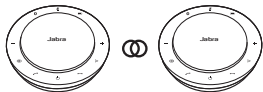

Where to position

Desk

Small meeting room

When sitting in front of the Jabra Speak 710 use the stand to better direct the audio.

Large meeting room

Stereo media

Tap  to link two Jabra Speak 710 within 2m/6ft.