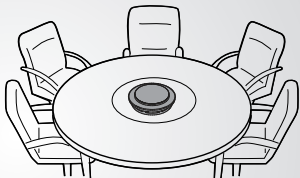

How to connect

using Bluetooth or USB dongle

The Jabra Speak 710 lasts for up to 15 hours of talk time.
It takes approx. 3 hours to charge using the USB cable.

How to use

Personalize your Jabra Speak 710 using the Jabra Direct software.
Download for free at jabra.com/direct

Where to position

Desk

Small meeting room

When sitting in front of the Jabra Speak 710 use the stand to better direct the audio.

Large meeting room

Stereo media

Tap  to link two Jabra Speak 710 within 2m/6ft.