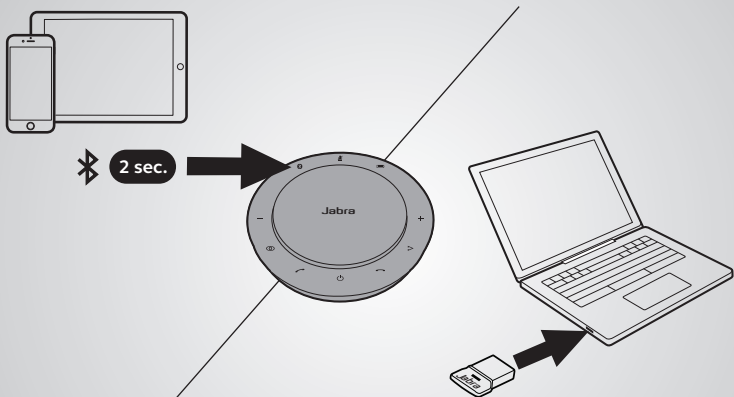

How to connect

using Bluetooth or USB dongle

The Jabra Speak 710 lasts for up to 15 hours of talk time.
It takes approx. 3 hours to charge using the USB cable.

How to use

Personalize your Jabra Speak 710 using the Jabra Direct software.
Download for free at jabra.com/direct

Where to position

Desk

Small meeting room

When sitting in front of the Jabra Speak 710 use the stand to better direct the audio.

Large meeting room

Stereo media

Tap  to link two Jabra Speak 710 within 2m/6ft.