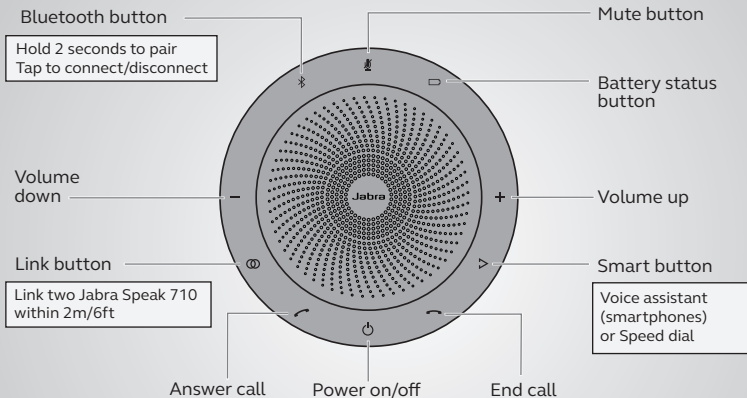

How to connect

using Bluetooth or USB dongle

The Jabra Speak 710 lasts for up to 15 hours of talk time.
It takes approx. 3 hours to charge using the USB cable.

How to use

Personalize your Jabra Speak 710 using the Jabra Direct software.
Download for free at jabra.com/direct

Where to position

Desk

Small meeting room

When sitting in front of the Jabra Speak 710 use the stand to better direct the audio.

Large meeting room

Stereo media

Tap  to link two Jabra Speak 710 within 2m/6ft.